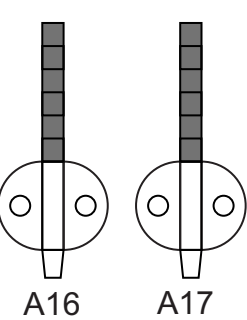

Papercraft Ultramarines Redemptor Dreadnought Template by Jim Bowen

Shoulder armor folded for 4-layers

Right Shoulder Armor

Left Shoulder Armor

Redemptor Power Fist

Heavy Flamer

Gatling Cannon

Plasma Incinerator

Onslaught Gatling Cannon

Individual Barrels

Simplified Single barrel option