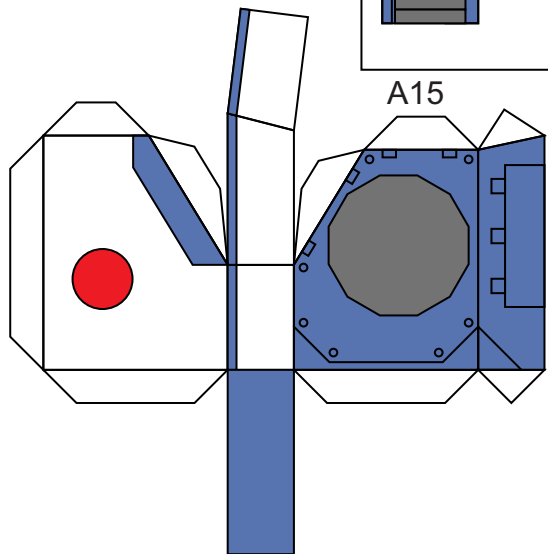

Papercraft Ultramarines Redemptor Dreadnought Template by Jim Bowen

Shoulder armor folded for 4-layers

Right Shoulder Armor

Left Shoulder Armor

Redemptor Power Fist

Heavy Flamer

Gatling Cannon

Plasma Incinerator

Onslaught Gatling Cannon

Individual Barrels

Simplified Single barrel option