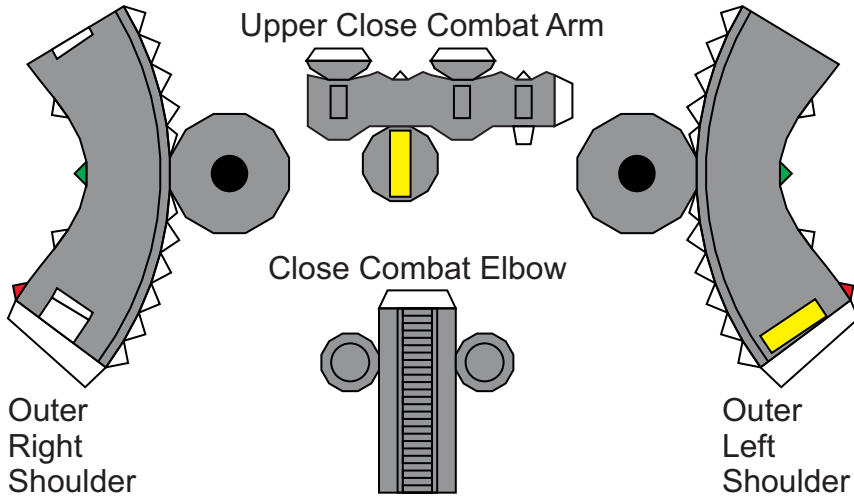

Papercraft Ultramarines Redemptor Dreadnought Template by Jim Bowen

Shoulder armor folded for 4-layers

Right Shoulder Armor

Left Shoulder Armor

Redemptor Power Fist

Heavy Flamer

Gatling Cannon

Plasma Incinerator

Onslaught Gatling Cannon

Individual Barrels

Simplified Single barrel option