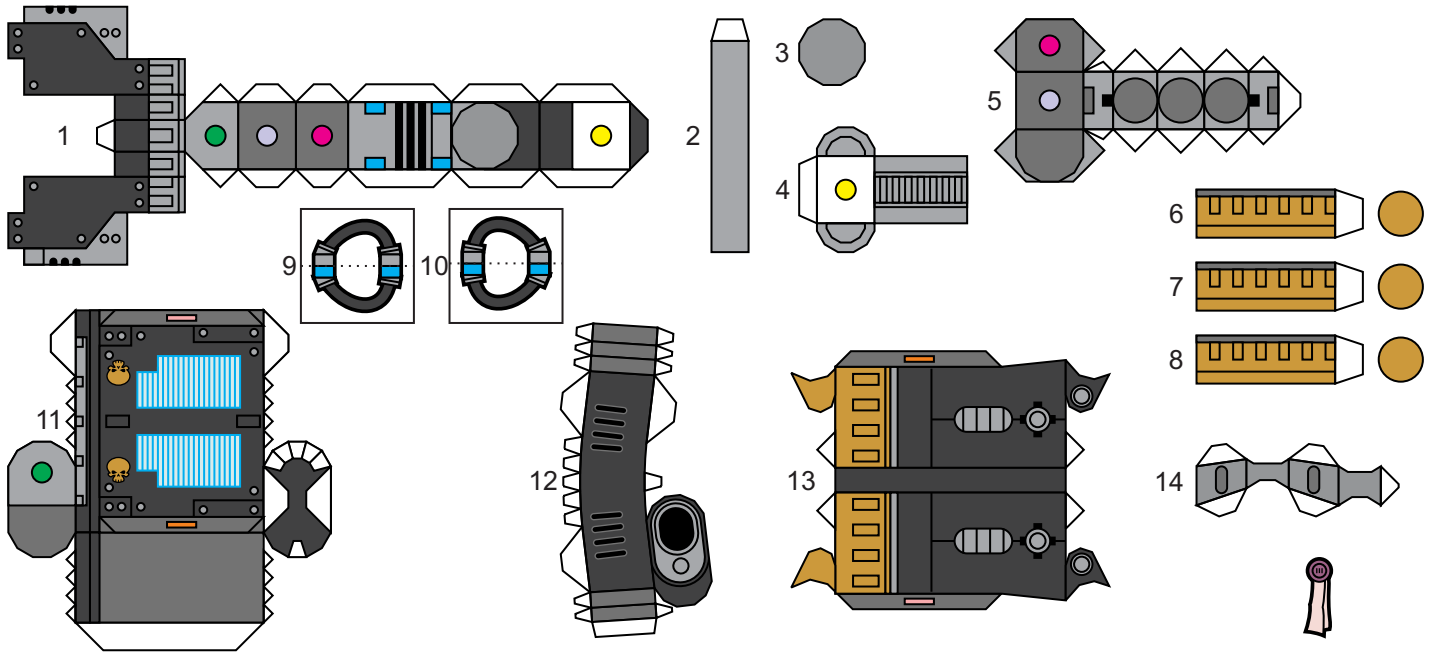

Papercraft Ultramarines Redemptor Dreadnought Template by Jim Bowen

Shoulder armor folded for 4-layers

Right Shoulder Armor

Left Shoulder Armor

Redemptor Power Fist

Heavy Flamer

Gatling Cannon

Plasma Incinerator

Onslaught Gatling Cannon

Individual Barrels

Simplified Single barrel option