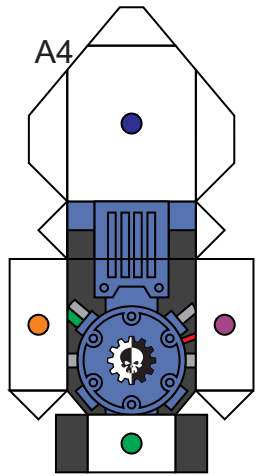

Papercraft Ultramarines Redemptor Dreadnought Template by Jim Bowen

Shoulder armor folded for 4-layers

Right Shoulder Armor

Left Shoulder Armor

Redemptor Power Fist

Heavy Flamer

Gatling Cannon

Plasma Incinerator

Onslaught Gatling Cannon

Individual Barrels

Simplified Single barrel option