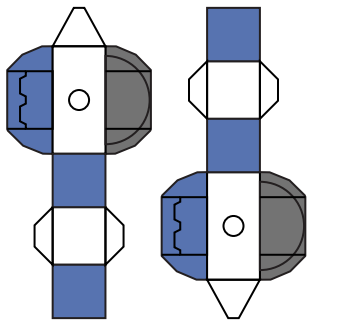

Papercraft Ultramarines Redemptor Dreadnought Template by Jim Bowen

Shoulder armor folded for 4-layers

Right Shoulder Armor

Left Shoulder Armor

Redemptor Power Fist

Heavy Flamer

Gatling Cannon

Plasma Incinerator

Onslaught Gatling Cannon

Individual Barrels

Simplified Single barrel option