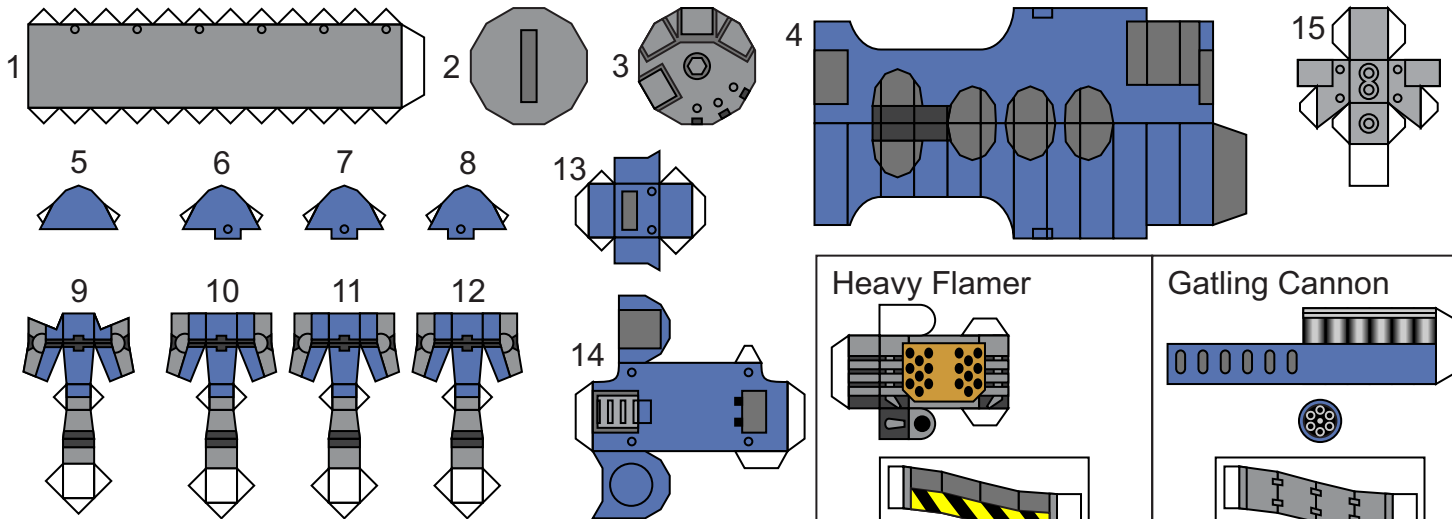

Papercraft Ultramarines Redemptor Dreadnought Template by Jim Bowen

Shoulder armor folded for 4-layers

Right Shoulder Armor

Left Shoulder Armor

Redemptor Power Fist

Heavy Flamer

Gatling Cannon

Plasma Incinerator

Onslaught Gatling Cannon

Individual Barrels

Simplified Single barrel option