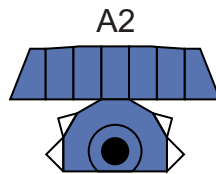

Papercraft Ultramarines Redemptor Dreadnought Template by Jim Bowen

Shoulder armor folded for 4-layers

Right Shoulder Armor

Left Shoulder Armor

Redemptor Power Fist

Heavy Flamer

Gatling Cannon

Plasma Incinerator