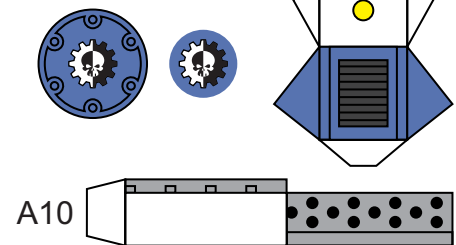

Papercraft Ultramarines Redemptor Dreadnought Template by Jim Bowen

Shoulder armor folded for 4-layers

Right Shoulder Armor

Left Shoulder Armor

Redemptor Power Fist

Heavy Flamer

Gatling Cannon

Plasma Incinerator

Onslaught Gatling Cannon

Individual Barrels

Simplified Single barrel option