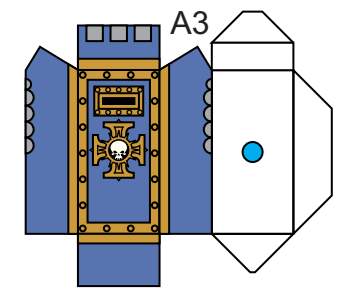

Papercraft Ultramarines Redemptor Dreadnought Template by Jim Bowen

Shoulder armor folded for 4-layers

Right Shoulder Armor

Left Shoulder Armor

Redemptor Power Fist

Heavy Flamer

Gatling Cannon

Plasma Incinerator