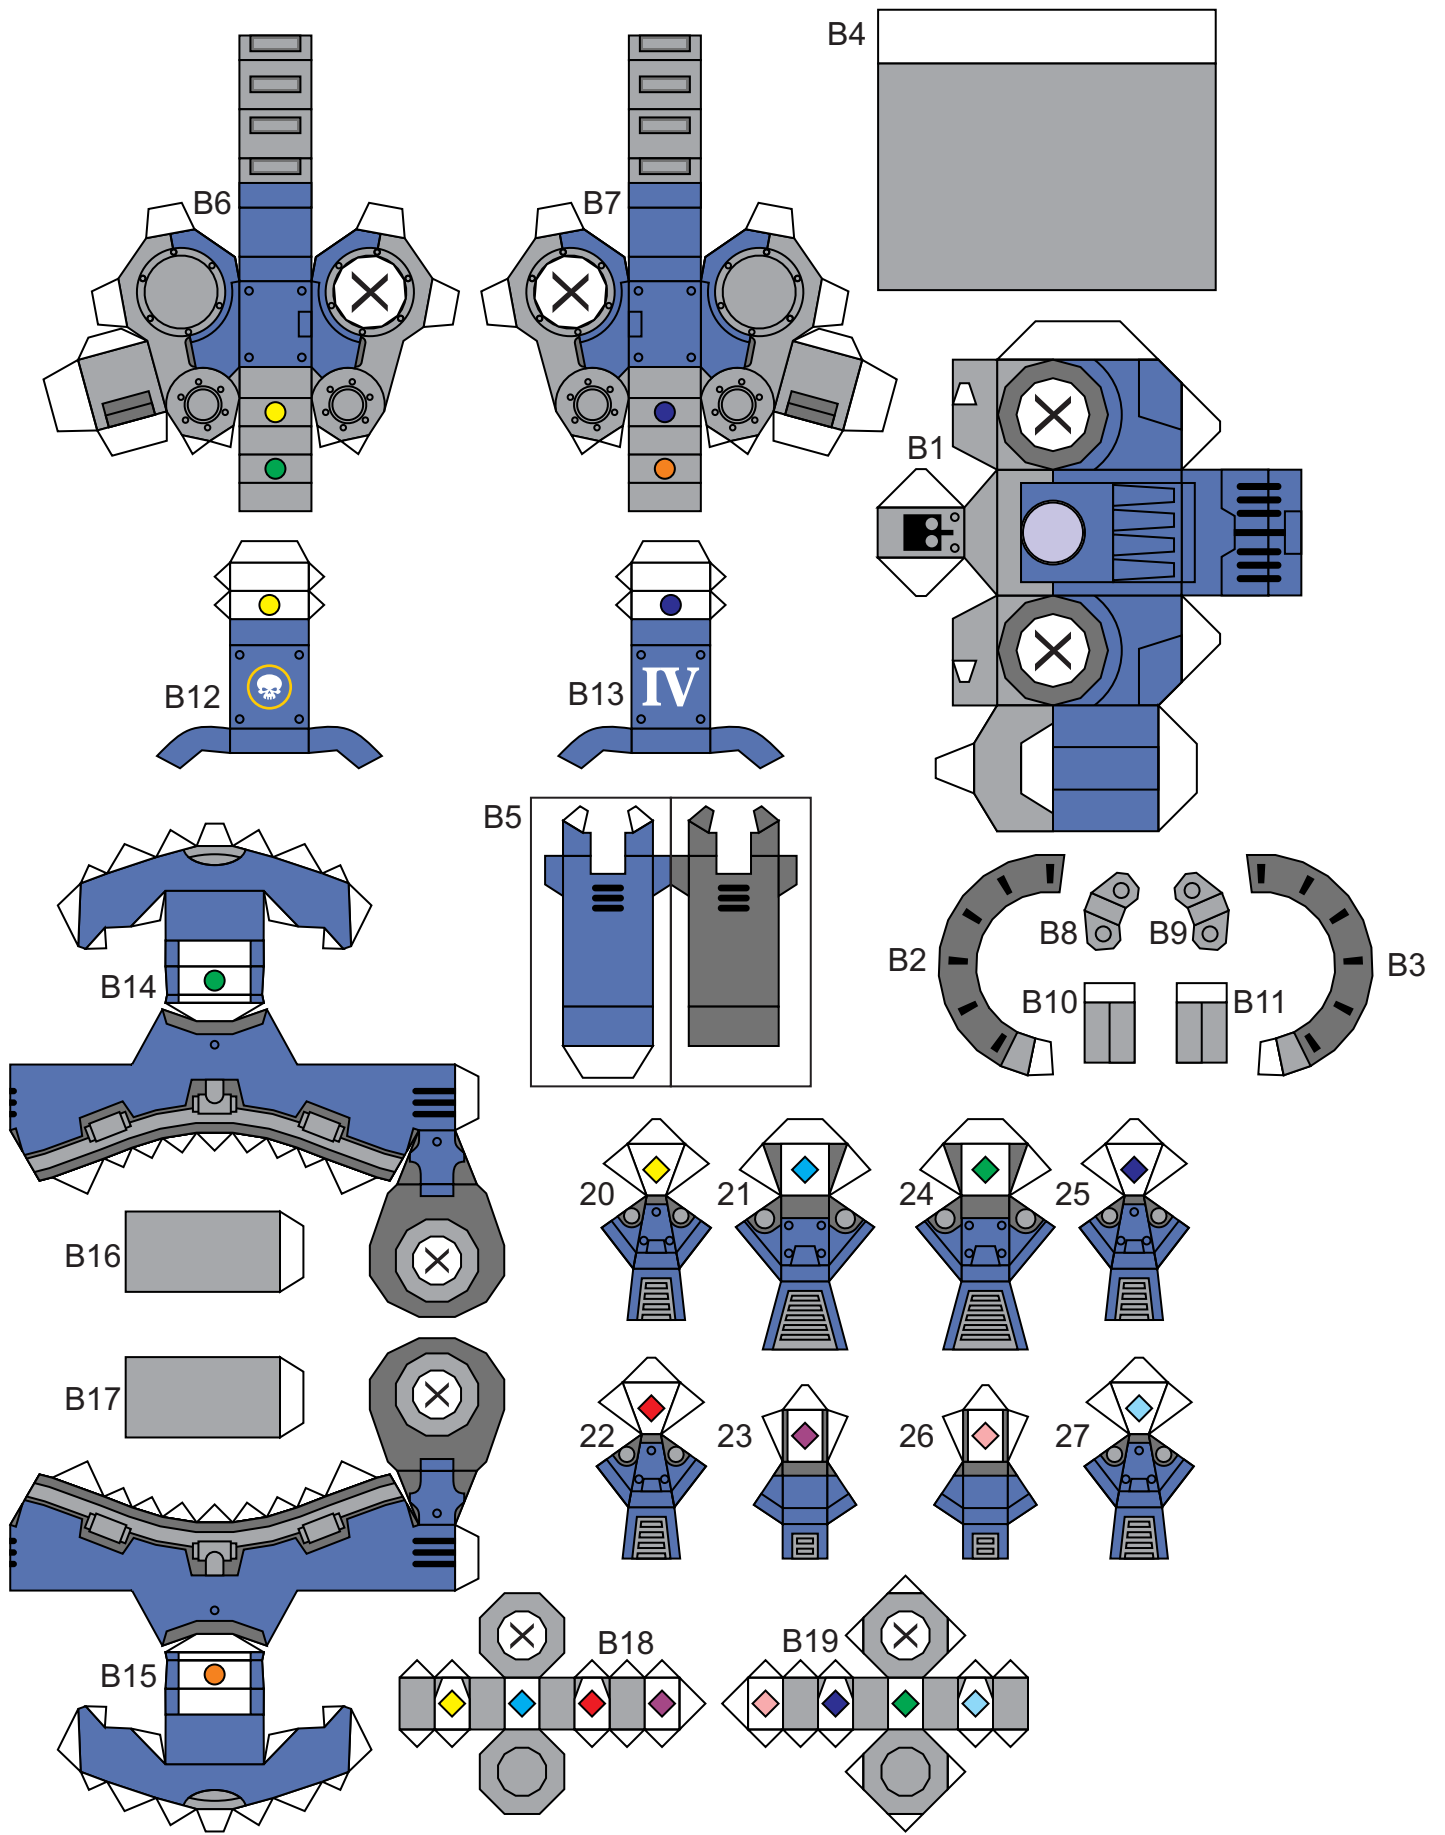

Papercraft Ultramarines Redemptor Dreadnought Template by Jim Bowen

Shoulder armor folded for 4-layers

Right Shoulder Armor

Left Shoulder Armor

Redemptor Power Fist

Heavy Flamer

Gatling Cannon

Plasma Incinerator

Onslaught Gatling Cannon

Individual Barrels

Simplified Single barrel option