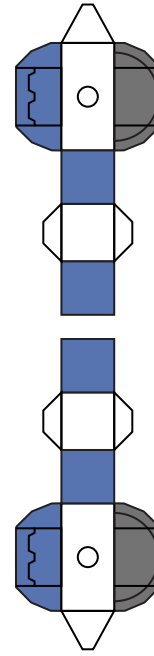

Papercraft Ultramarines Redemptor Dreadnought Template by Jim Bowen

Shoulder armor folded for 4-layers

Right Shoulder Armor

Left Shoulder Armor

Redemptor Power Fist

Heavy Flamer

Gatling Cannon

Plasma Incinerator

Onslaught Gatling Cannon

Individual Barrels

Simplified Single barrel option