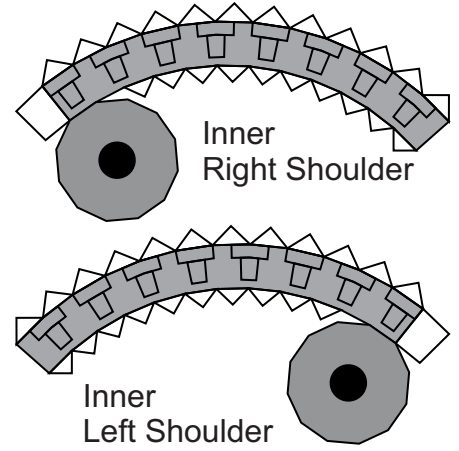

Papercraft Ultramarines Redemptor Dreadnought Template by Jim Bowen

Shoulder armor folded for 4-layers

Right Shoulder Armor

Left Shoulder Armor

Redemptor Power Fist

Heavy Flamer

Gatling Cannon

Plasma Incinerator

Onslaught Gatling Cannon

Individual Barrels

Simplified Single barrel option