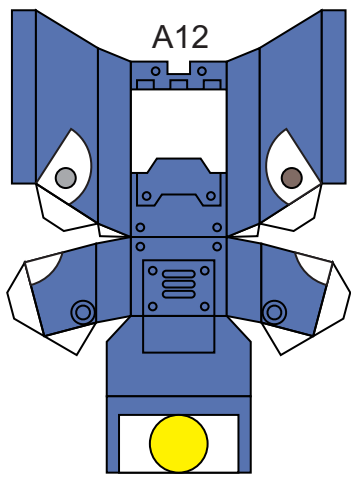

Papercraft Ultramarines Redemptor Dreadnought Template by Jim Bowen

Shoulder armor folded for 4-layers

Right Shoulder Armor

Left Shoulder Armor

Redemptor Power Fist

Heavy Flamer

Gatling Cannon

Plasma Incinerator

Onslaught Gatling Cannon

Individual Barrels

Simplified Single barrel option