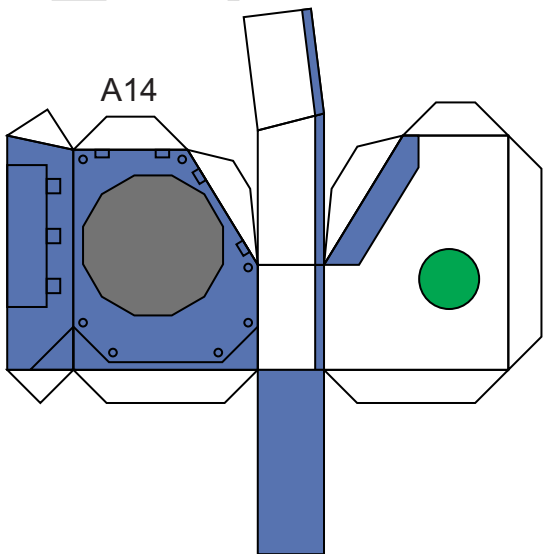

Papercraft Ultramarines Redemptor Dreadnought Template by Jim Bowen

Shoulder armor folded for 4-layers

Right Shoulder Armor

Left Shoulder Armor

Redemptor Power Fist

Heavy Flamer

Gatling Cannon

Plasma Incinerator