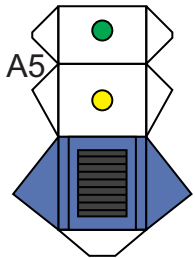

Papercraft Ultramarines Redemptor Dreadnought Template by Jim Bowen

Shoulder armor folded for 4-layers

Right Shoulder Armor

Left Shoulder Armor

Redemptor Power Fist

Heavy Flamer

Gatling Cannon

Plasma Incinerator