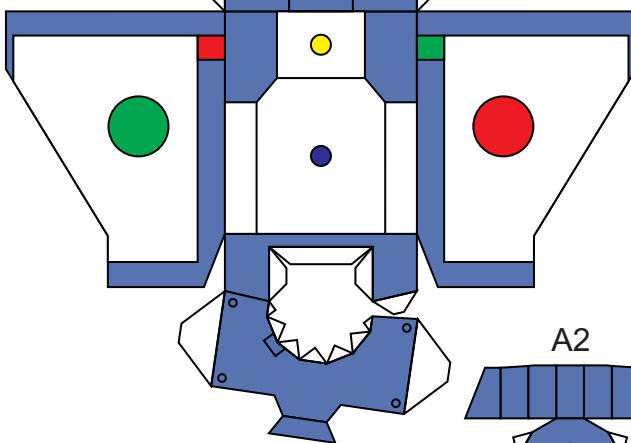

Papercraft Ultramarines Redemptor Dreadnought Template by Jim Bowen

Shoulder armor folded for 4-layers

Right Shoulder Armor

Left Shoulder Armor

Redemptor Power Fist

Heavy Flamer

Gatling Cannon

Plasma Incinerator

Onslaught Gatling Cannon

Individual Barrels

Simplified Single barrel option