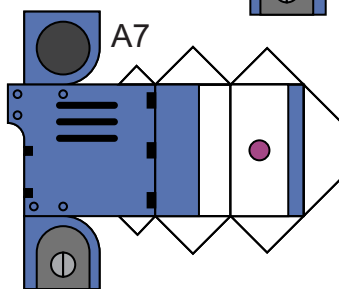

Papercraft Ultramarines Redemptor Dreadnought Template by Jim Bowen

Shoulder armor folded for 4-layers

Right Shoulder Armor

Left Shoulder Armor

Redemptor Power Fist

Heavy Flamer

Gatling Cannon

Plasma Incinerator

Onslaught Gatling Cannon

Individual Barrels

Simplified Single barrel option