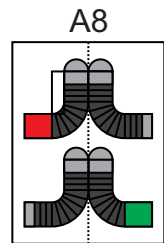

Papercraft Ultramarines Redemptor Dreadnought Template by Jim Bowen

Shoulder armor folded for 4-layers

Right Shoulder Armor

Left Shoulder Armor

Redemptor Power Fist

Heavy Flamer

Gatling Cannon

Plasma Incinerator

Onslaught Gatling Cannon

Individual Barrels

Simplified Single barrel option