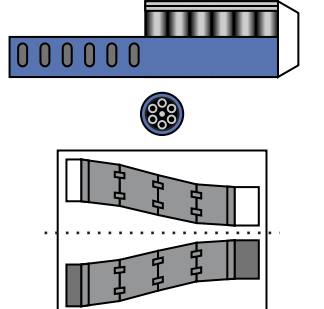

Papercraft Ultramarines Redemptor Dreadnought Template by Jim Bowen

Shoulder armor folded for 4-layers

Right Shoulder Armor

Left Shoulder Armor

Redemptor Power Fist

Heavy Flamer

Gatling Cannon

Plasma Incinerator

Onslaught Gatling Cannon

Individual Barrels

Simplified Single barrel option