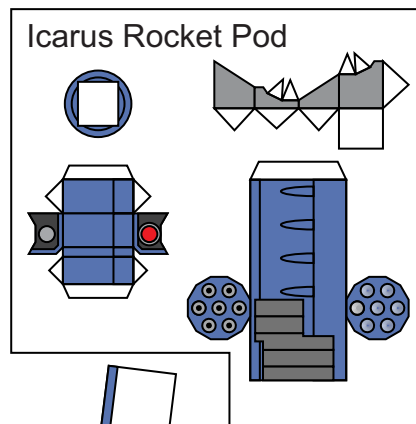

Papercraft Ultramarines Redemptor Dreadnought Template by Jim Bowen

Shoulder armor folded for 4-layers

Right Shoulder Armor

Left Shoulder Armor

Redemptor Power Fist

Heavy Flamer

Gatling Cannon

Plasma Incinerator

Onslaught Gatling Cannon

Individual Barrels

Simplified Single barrel option