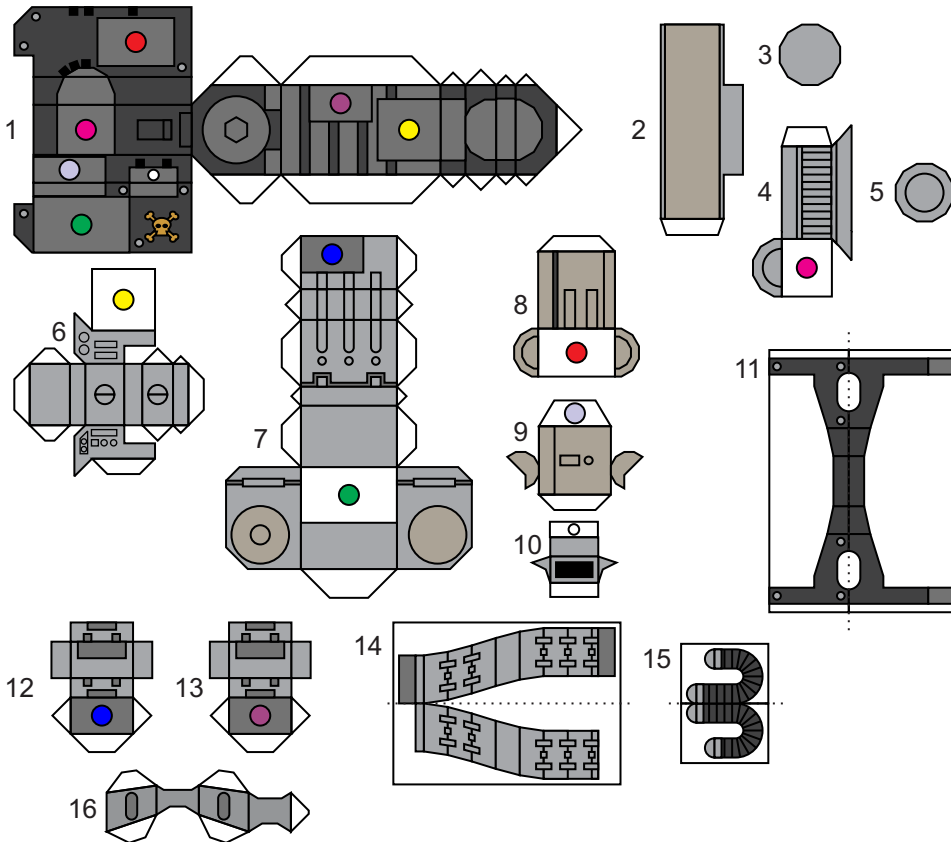

Papercraft Ultramarines Redemptor Dreadnought Template by Jim Bowen

Shoulder armor folded for 4-layers

Right Shoulder Armor

Left Shoulder Armor

Redemptor Power Fist

Heavy Flamer

Gatling Cannon

Plasma Incinerator

Onslaught Gatling Cannon

Individual Barrels

Simplified Single barrel option