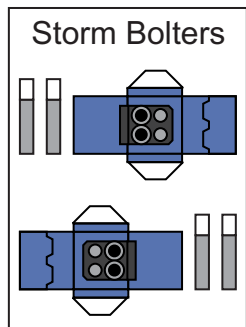

Papercraft Ultramarines Redemptor Dreadnought Template by Jim Bowen

Shoulder armor folded for 4-layers

Right Shoulder Armor

Left Shoulder Armor

Redemptor Power Fist

Heavy Flamer

Gatling Cannon

Plasma Incinerator

Onslaught Gatling Cannon

Individual Barrels

Simplified Single barrel option